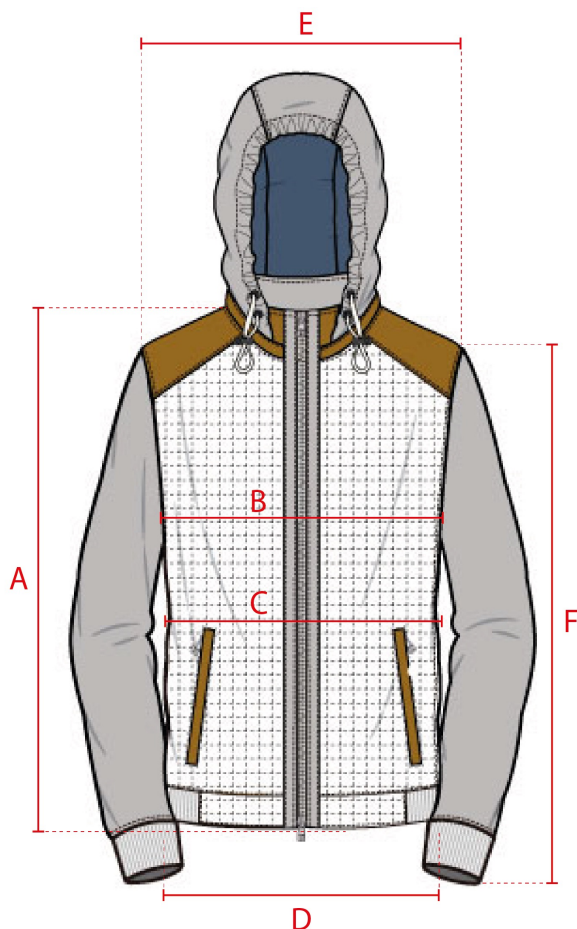

MODELO: L52E206

CHAQUETA ALBOX

MODELO: L52E206									
	MEDIDAS (cms)	48	50	52	54	56	58	60	62
A	LARGO PRENDA	66,5	68,8	69,0	71,3	71,5	73,8	74,0	75,0
B	ANCHO PECHO	55,0	57,0	59,0	61,0	63,0	65,0	67,0	69,0
C	ANCHO CINTURA	49,0	50,4	51,8	53,2	54,6	56,0	57,4	58,8
D	ANCHO CADERA	64,5	65,3	56,0	58,0	60,0	62,0	64,0	66,0
E	ANCHO ESPALDA	45,0	46,0	47,0	48,0	49,0	50,0	51,0	52,0
F	LARGO MANGA	64,5	65,3	66,0	67,1	68,2	69,3	70,4	71,1